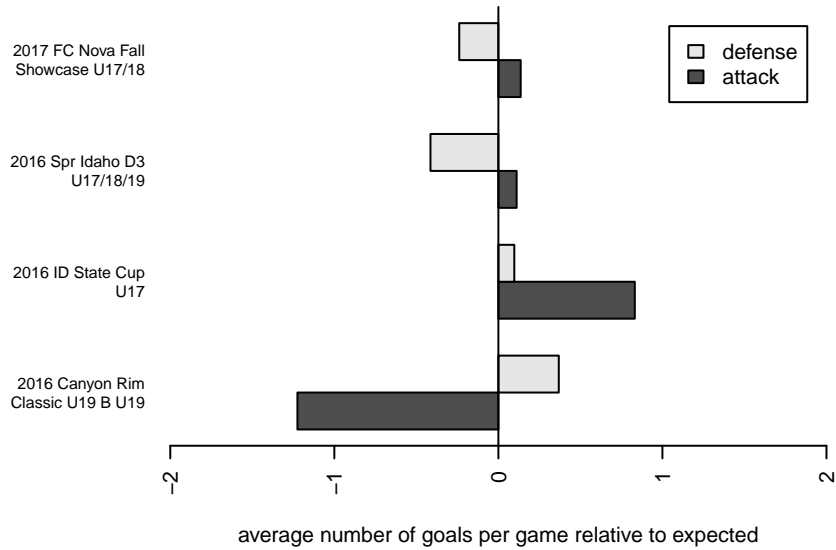

Performance relative to 13 month average