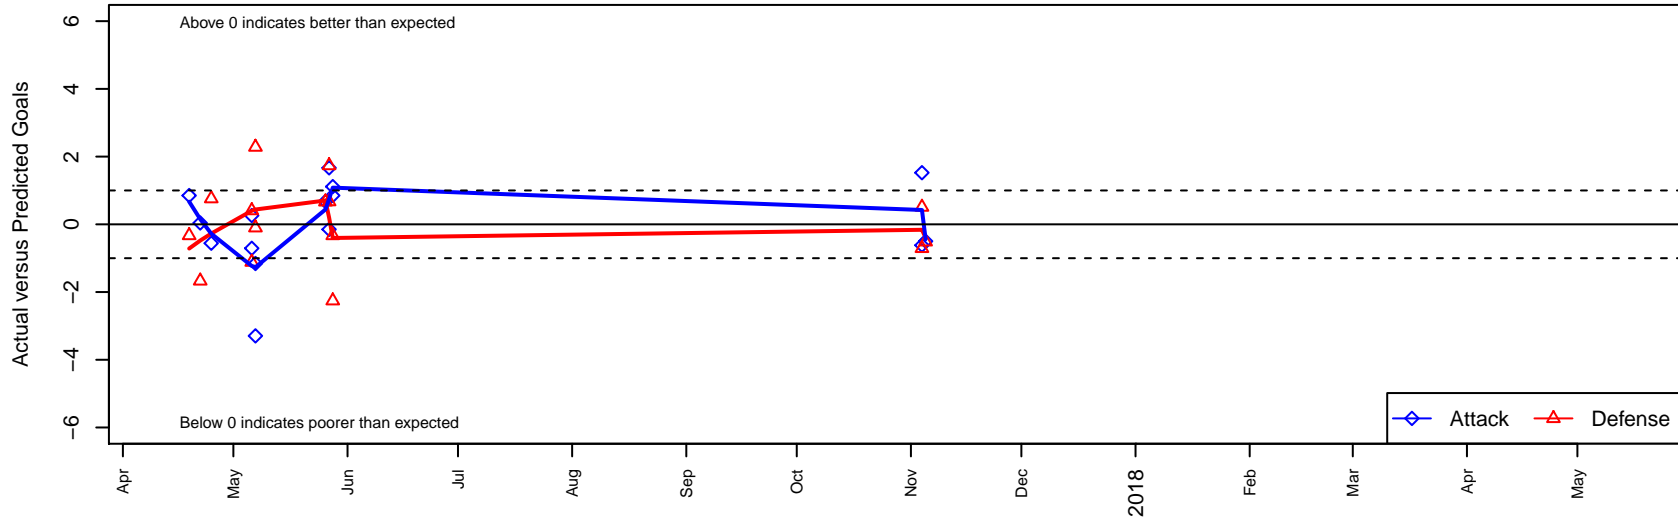

Boise Nationals Timbers Red B00

Boise Nationals
 Boise, ID
 B00 total strength=1604
 attack=25.09 defense=10.47

alt names used:
 BNT BOYS 2000 RED

Venues played:
 2016 Spr Idaho D3 U17/18/19
 2016 Canyon Rim Classic U19 B U19
 2016 ID State Cup U17
 2017 FC Nova Fall Showcase U17/18

Boise Nationals Timbers Red B00
 Dots are actual minus expected GF (blue circles) and GA (red triangles).
 Blue line is smoothed change in attack strength. Red is smoothed change in defense strength.

**attack and defense variance (black dot)
relative to other teams
and top 10 in region**